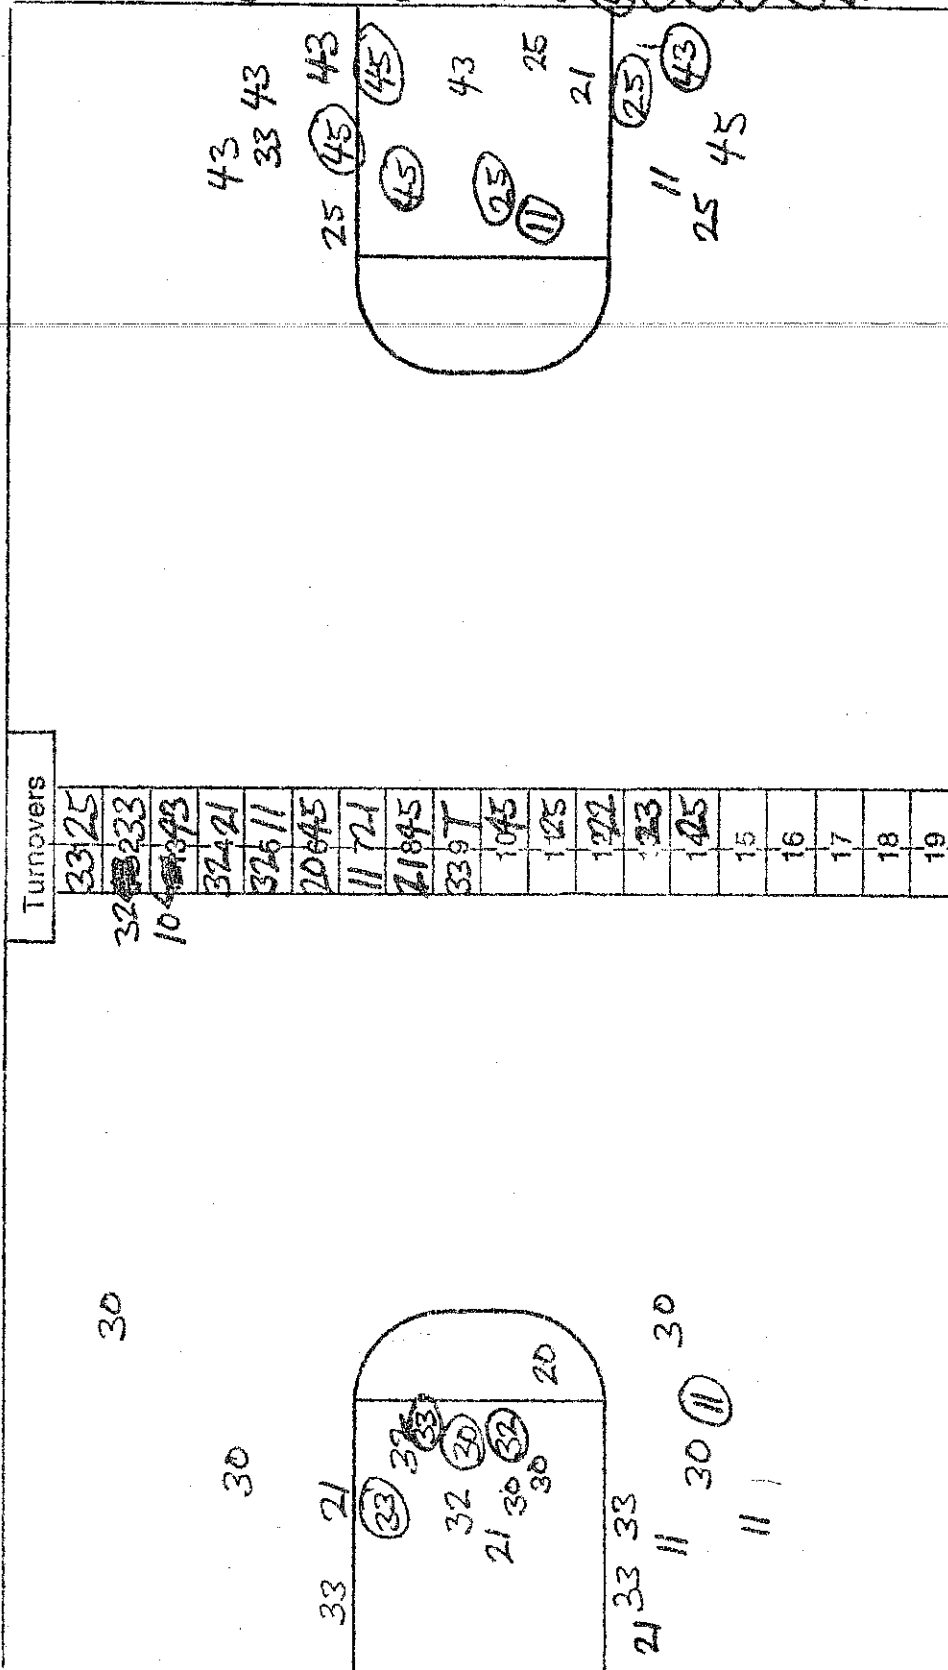

GAME 11, GIRL'S STATE TOURNEY (QUARTER FINALS), WHITESBURG VS. LOU.ATHERTON, 3/15/85
E.A.DIDDLE ARENA, Bowling Green, KY

Time	Wts/LouA Score	Wtsbg Adv	PLAY---WHITESBURG	PLAY---LOUISVILEE ATHERTON
<u>THIRD QUARTER PLAY BY PLAY</u>				
Starters: Atherton- A. Jones, R. Jones, Clark, Wilson, Taylor Whitesburg- ~~R. Jones~~, Combs, Potter, Nelson, Hatton, Holbrook				
Tip controlled by Atherton				
717	31-36	-5	Nelson 00 ft (Clark--4)	Watson for Clark
652	31-38	-7		R. Jones 00 ft (Hatton--3)
606	31-~~34~~40	-9	~~Wilson layup; asst Gentry~~	Wilson layup after steal
557	33-40	-7	Nelson, layup; ~~asst Gentry~~	
534			Gentry for Holbrook	
520				Personal foul (Nelson--2)
501				Biggers for Taylor
422	35-40	-5	Nelson, 8 right base; asst Gentry	
408	35-41	-6		Watson 00 ft (Nelson--3)
345	37-41	-4	Potter layup right follow	
327	37-43	-6		A. Jones, layup; asst Biggers
309	37-45	-8		R. Jones, 19 left front
239	39-45	-6	Nelson, 10 right base; asst Gentry	
214	39-47	-8		A. Jones, 4 right base
053				Personal foul (Nelson--4) Gibson for Nelson
026	41-47	-6	Combs, layup right; asst Gentry	
Third quarter ~~score~~ score: Atherton 47, Whitesburg 41				
<u>FOURTH QUARTER</u>				
tip controlled by Combs				
748	43-47	-4	Gentry, 20 left corner; asst Hatton	
740				~~Wilson~~ Watson 0-0 ft (Combs--3)
718	43-49	=6		Watson, layup after steal
712			Personal foul (Wilson--1) Clark for Biggers	
702	45-49	-4	Combs, 4 right side	
558				<u>TIME OUT--1</u>
527	45-51	-6		Watson, 7 right side
445	45-53	-8		Clark follow
352	45-55	-10		R. Jones, follow
340			<u>TIME OUT--2</u> Nelson for Gibson	
332	47-55	-8	Nelson, 4 right base	
235	47-57	-10		R. Jones layup right; asst Luther
227			Personal foul (Wilson--2)	
159	49-57	-8	Combs, 4 right base; asst Hatton	
159	50-57	-7	Combs 0 ft (A. Jones--4)	
157				Wilson 0-0 ft (Combs--4)
153	50-59	-9		Clark layup left
142	52-59	-7	Nelson, ~~layup~~ 8 front	
131			<u>TIME OUT--3</u>	
123			Combs 0-0 ft (Watson--1)	
100	52-61	-9		Clark layup left; asst Watson
100				Clark 0 ft (Potter--3)
100	62-63	-11		R. Jones 0-0 ft (Potter--4)
052			Holbrook for Gentry	
045	52-65	-13		Clark layup right; asst Wilson
033	54-65	-11	Combs follow	
008	54-67	-13		Watson, underhand layup

Final score: Lou. Atherton 67, Whitesburg 54

Final summary: Game tied twice; lead changed hands five times;
longest Atherton lead 17 (32-19); longest Whitesburg 12-9.

NCAA BASKETBALL SHOT CHART

Team Atherton

Team Whitesburg

First Half Second Half

(Circle one)
Layups

Attempted 28

Made 15

Percentage 53.6

Attempted 30

Made 10

Percentage 33.3

Layups
32
33
32
20
32
30
30